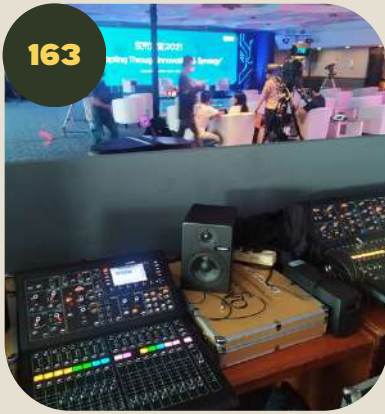

KATALOG PRODUK

*UNTUK UKURAN, WARNA & BAHAN BISA DILIHAT DI WEBSITE KAMI

163

SOUND SYSTEM 10.000 WATT